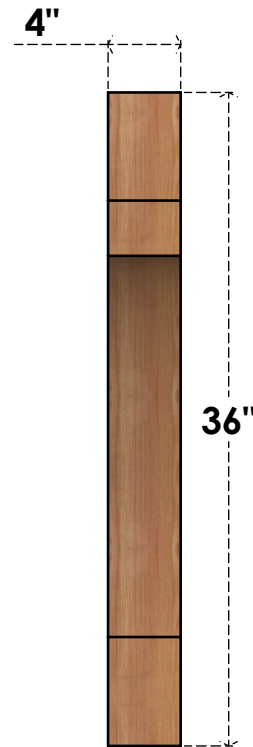

BRC04X28X36MRC00RWR

4"W X 28"D X 36"H MERCED ROUGH SAWN BRACE, WESTERN RED CEDAR

SIDE

FRONT

EKENA MILLWORK
 2300 WEST MAIN ST.
 CLARKSVILLE, TX 75426
 TOLL FREE: 866-607-0453
 WWW.EKENAMILLWORK.COM

NOTES

1. INSTALLATION TO BE COMPLETED IN ACCORDANCE WITH MANUFACTURER'S SPECIFICATIONS.
2. DRAWING MAY NOT BE TO SCALE
3. THIS DRAWING IS INTENDED FOR DESIGN AND PLANNING PURPOSES ONLY.
4. ALL INFORMATION CONTAINED HEREIN WAS CURRENT AT THE TIME OF DEVELOPMENT BUT MUST BE REVIEWED AND APPROVED BY THE PRODUCT MANUFACTURER TO BE CONSIDERED ACCURATE.
5. PRODUCTS ARE NOT KILN DRIED. THIS ITEM IS UNIQUE AND WILL CONTAIN THE NATURAL VARIATIONS THAT THE WOOD SPECIES OFFERS. THIS MAY RESULT IN VARIATIONS UP TO 1/4"