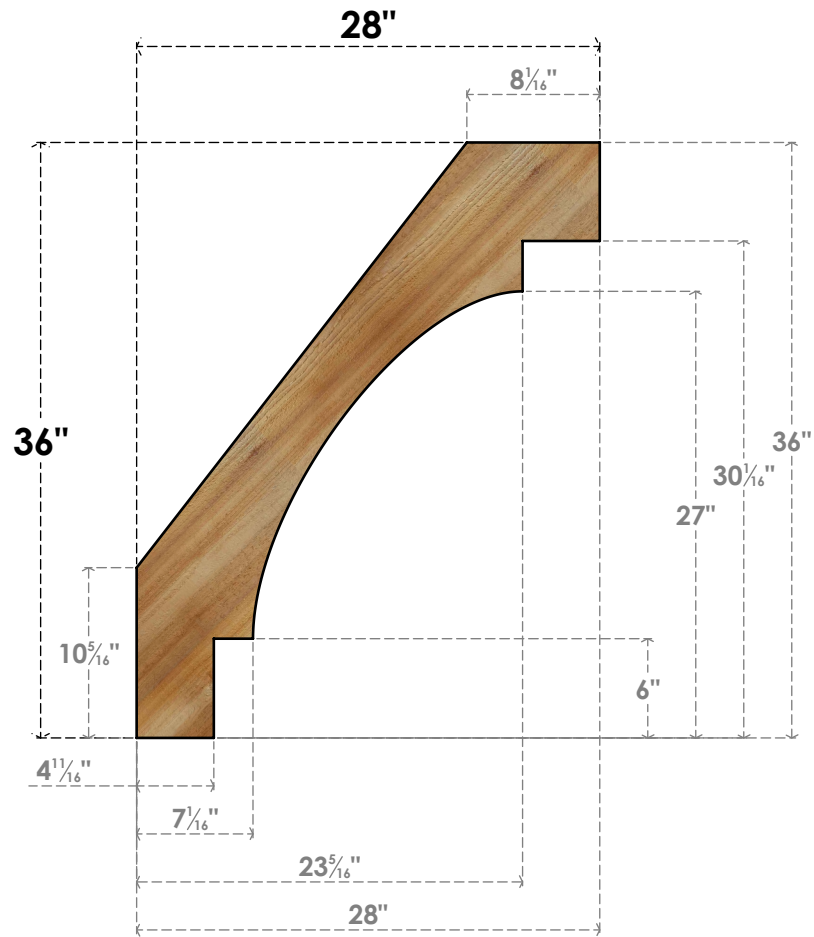

BRC04X28X36MRC00RWR

4"W X 28"D X 36"H MERCED ROUGH SAWN BRACE, WESTERN RED CEDAR

SIDE

FRONT

EKENA MILLWORK
 2300 WEST MAIN ST.
 CLARKSVILLE, TX 75426
 TOLL FREE: 866-607-0453
 WWW.EKENAMILLWORK.COM

NOTES

1. INSTALLATION TO BE COMPLETED IN ACCORDANCE WITH MANUFACTURER'S SPECIFICATIONS.
2. DRAWING MAY NOT BE TO SCALE
3. THIS DRAWING IS INTENDED FOR DESIGN AND PLANNING PURPOSES ONLY.
4. ALL INFORMATION CONTAINED HEREIN WAS CURRENT AT THE TIME OF DEVELOPMENT BUT MUST BE REVIEWED AND APPROVED BY THE PRODUCT MANUFACTURER TO BE CONSIDERED ACCURATE.
5. PRODUCTS ARE NOT KILN DRIED. THIS ITEM IS UNIQUE AND WILL CONTAIN THE NATURAL VARIATIONS THAT THE WOOD SPECIES OFFERS. THIS MAY RESULT IN VARIATIONS UP TO 1/4"